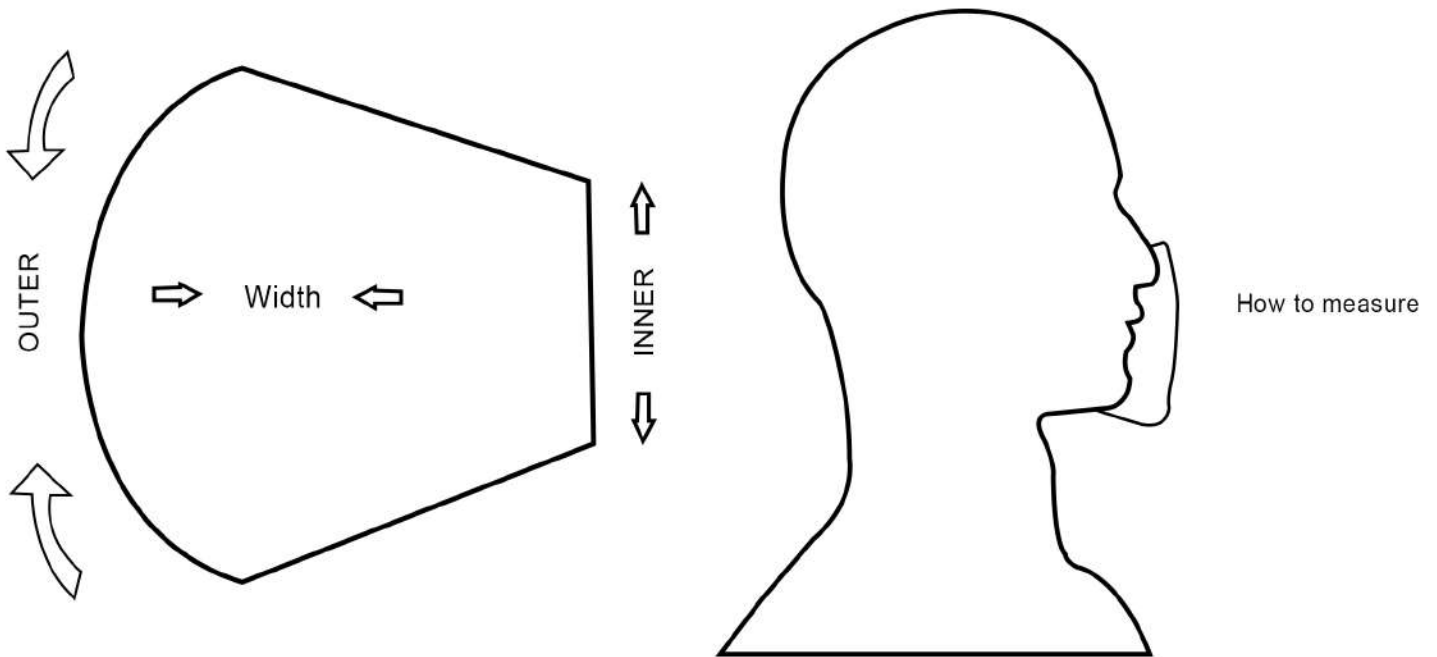

# SIZE CHART

Please see above photo. Put a tape from middle of nose and measure it on face front side. Measure 2 cm below chin.

| Measurements                   | Adult M Size | Kids 4/8 Years | Kids 9/14 Years |
|--------------------------------|--------------|----------------|-----------------|
| Outer                          | 18 cm        | 14 cm          | 16 cm           |
| Width                          | 10.5 cm      | 8.5 cm         | 9.5 cm          |
| Inner                          | 7.5 cm       | 5.5 cm         | 6 cm            |
| Ear loop elastic circumference | 18 cm        | 14 cm          | 17 cm           |

## Our Recommendation for Kid's:

Kids who measure 9-11.5 cm can option for 4/8 years mask.

Kids who measure 12-14 cm can option for 9/14 years mask.

## Our Recommendation for Adult:

Adult mask fits better on customers who measure 13-16 cm.